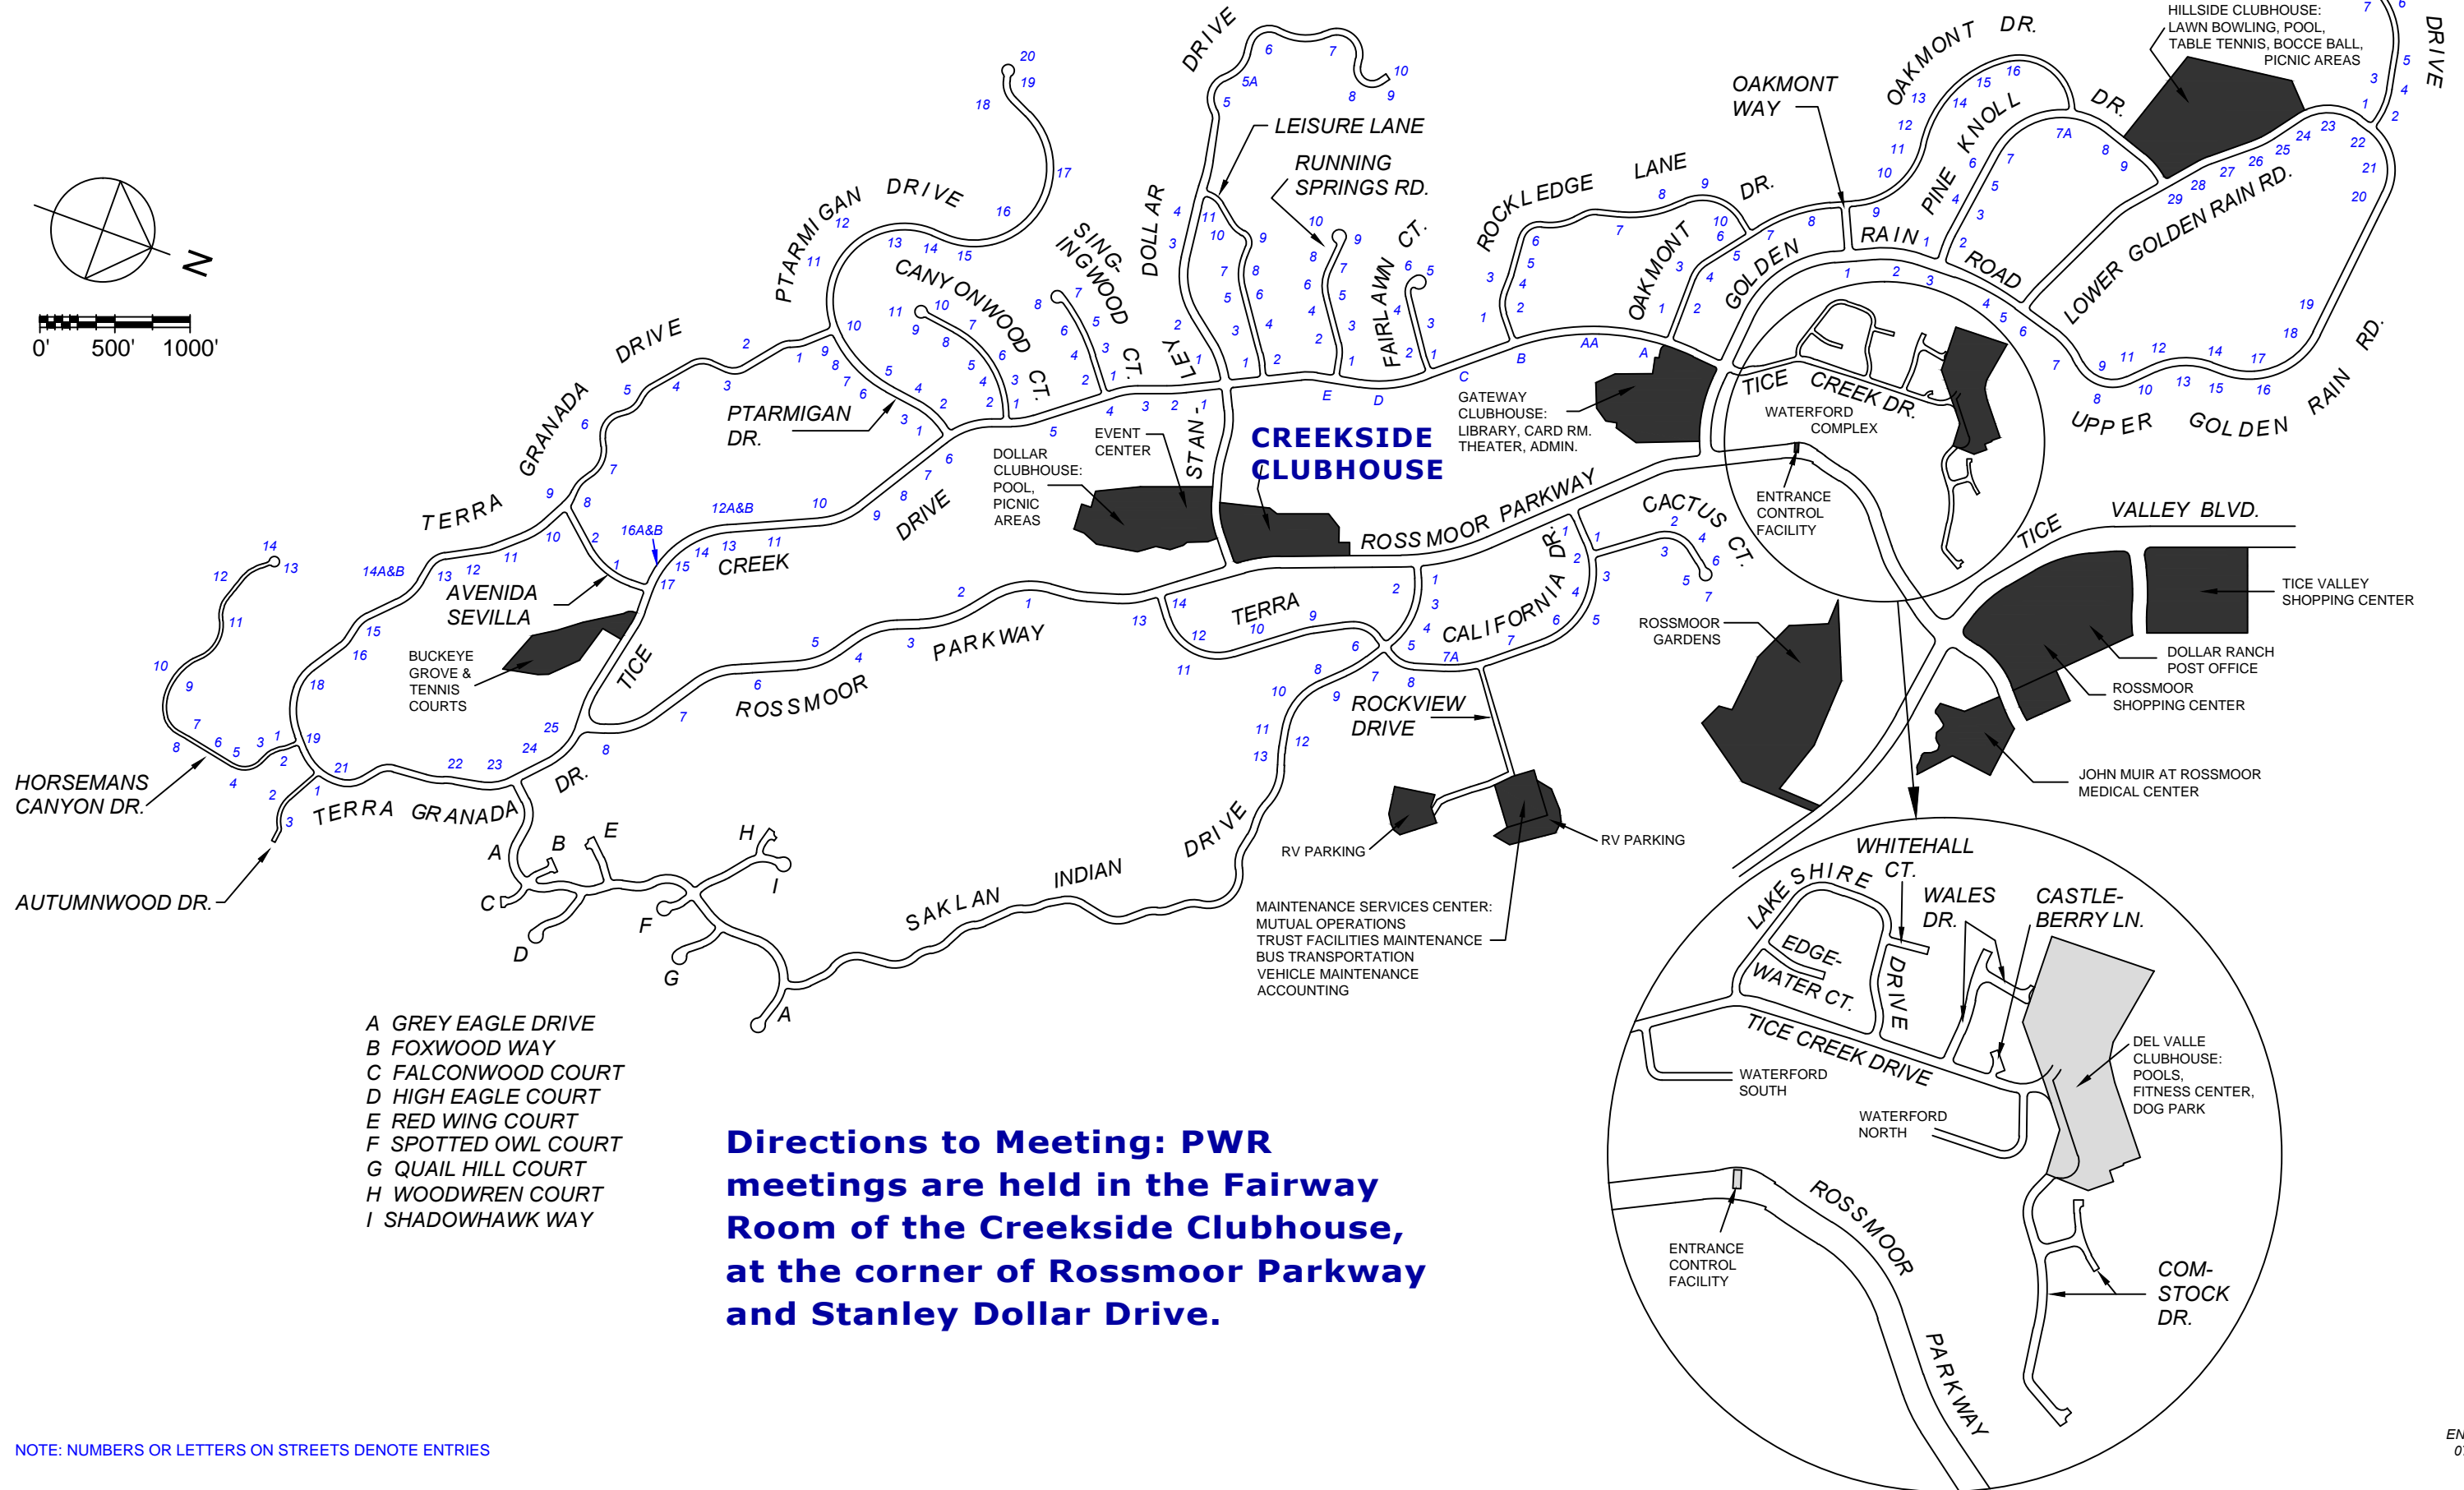

ROSSMOOR - WALNUT CREEK

STREETS, ENTRIES AND COMMUNITY FACILITIES

USE CNT/CMD+W KEYS TO CLOSE PAGE

- A GREY EAGLE DRIVE
- B FOXWOOD WAY
- C FALCONWOOD COURT
- D HIGH EAGLE COURT
- E RED WING COURT
- F SPOTTED OWL COURT
- G QUAIL HILL COURT
- H WOODWREN COURT
- I SHADOWHAWK WAY

Directions to Meeting: PWR meetings are held in the Fairway Room of the Creekside Clubhouse, at the corner of Rossmoor Parkway and Stanley Dollar Drive.

NOTE: NUMBERS OR LETTERS ON STREETS DENOTE ENTRIES